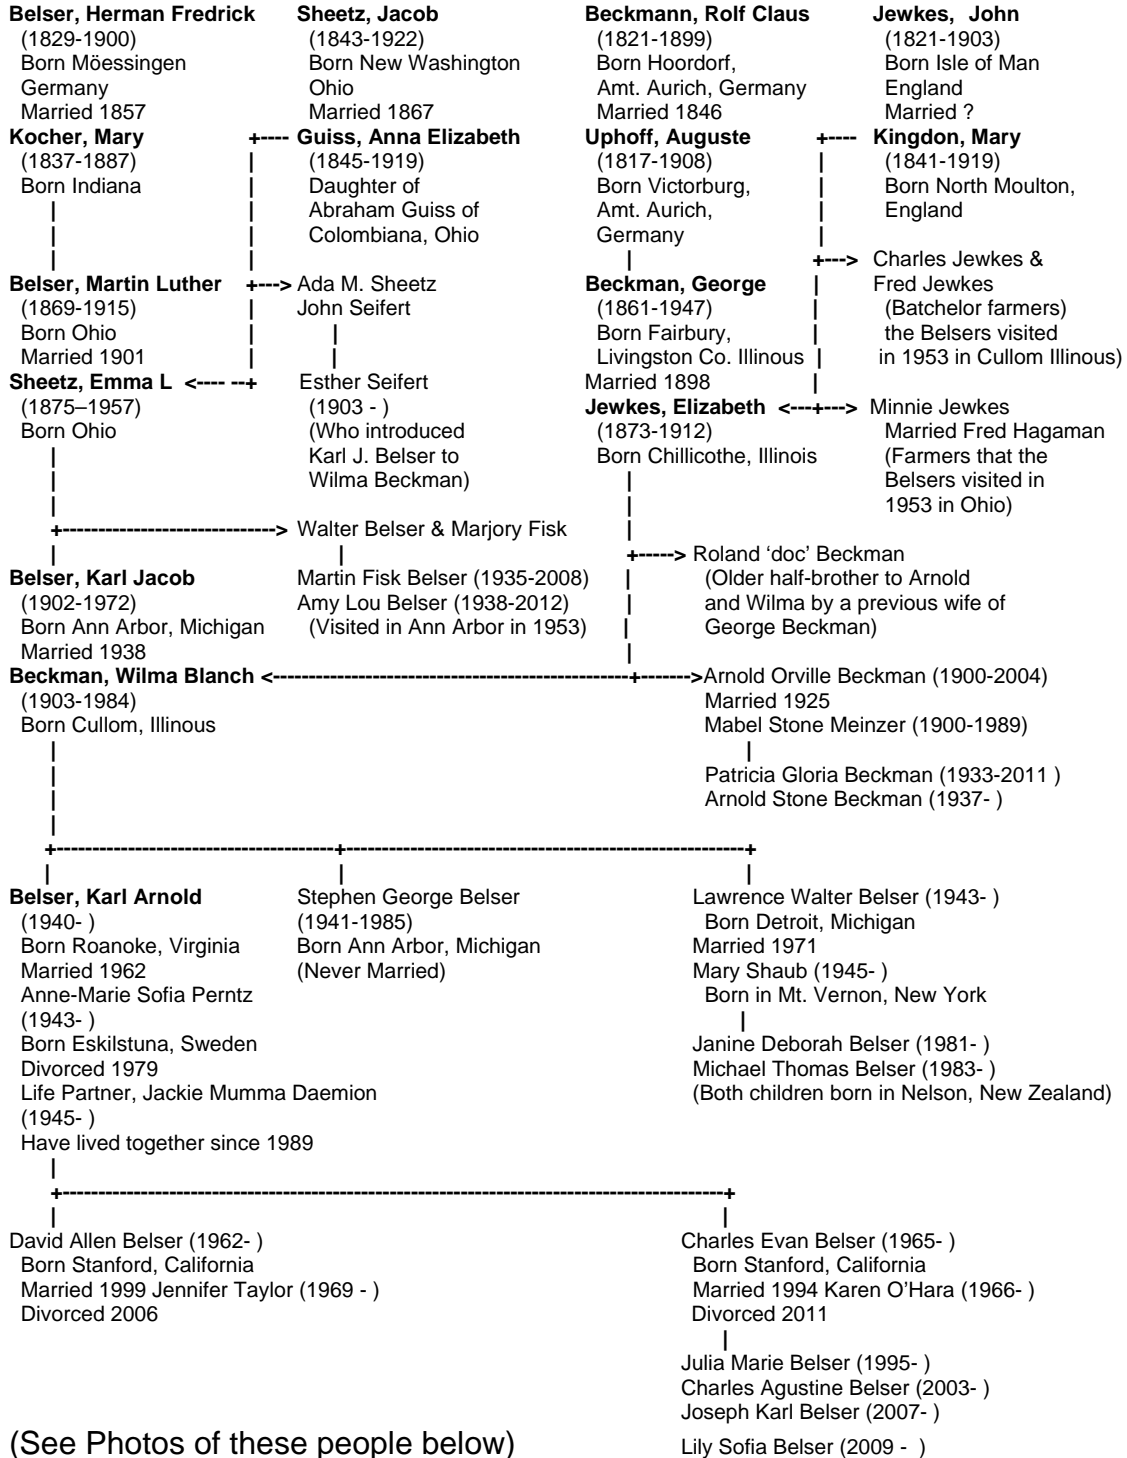

KARL ARNOLD BELSER – FAMILY TREE

(Last updated February 2012)

(See Photos of these people below)

Karl Arnold Belser & Anne-Marie Sofia Perntz (Wedding picture), left photo
Karl Jacob Belser & Wilma Blanch Beckman (wedding Picture), right photo

Karl, Emma (Sheetz), Martin and Walter Belser, left photo
Walter Belser and Marjory Fisk (Wedding Picture), right photo

Martin Luther Belser, left photo
Jacob, George & Ada (standing), Emma (sitting) and Anna Elizabeth (Guss) Sheetz

Margaret Donnemwirth (wife of John Sheetz)
John Sheetz, right photo

George and Elizabeth (Jewkes) Beckman, left photo
George Beckman, right Photo